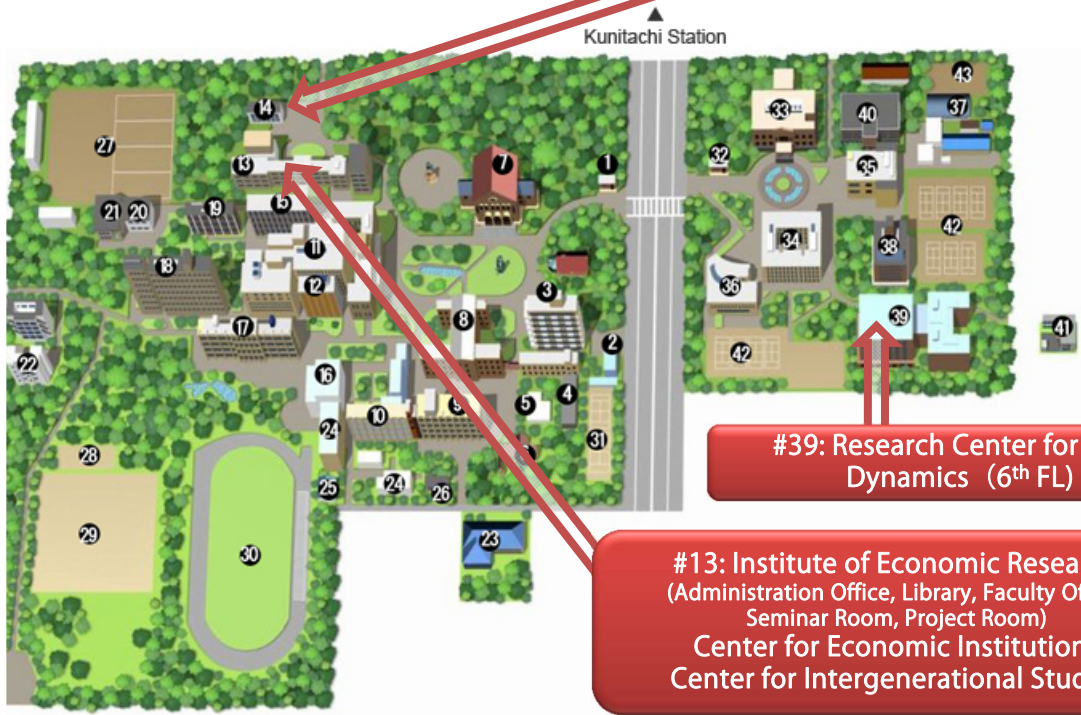

KUNITACHI CAMPUS MAP

About a 6-minute walk from the South Exit of JR Kunitachi Station

#14: Research Centre for Information and Statistics of Social Science
(Administration Office, Faculty Office)

#39: Research Center for Price Dynamics (6th FL)

#13: Institute of Economic Research
(Administration Office, Library, Faculty Office, Seminar Room, Project Room)
Center for Economic Institutions
Center for Intergenerational Studies

West Campus		East Campus
1. West Gatehouse	17. Isono Building	32. East Gatehouse
2. Garage	18. Faculty Building 2	33. East Building
3. Administration Building	19. Institute of Innovation Research	34. East Lecture Building 1 Research and Development Center for Higher Education
4. Bekkan	20. Information and Communication Technology Center	35. East Lecture Building 2
5. Health Center	21. Computer Education Building	36. East Plaza
6. Staff Meeting Hall	22. International House	37. Gymnasium
7. Kanematsu Auditorium	23. Sano Shoin Hall	38. LS/CGE Building
8. Main Building	24. Facilities for Student Activities	39. Mercury Tower
9. Lecture Building 1	25. Training Camp	40. Faculty Building 3
10. Lecture Building 2	26. Personnel and Labor Division Branch Office	41. Josui Guest House
11. University Library	27. Hockey Field	42. Tennis Courts
12. Center for Historical Social Science Literature	28. Handball Court	43. Volleyball Court
13. Institute of Economic Research	29. Baseball Field	
14. Research Center for Information and Statistics of Social Science	30. Athletic Field	
15. Faculty Building 1	31. Tennis Courts	
16. West Plaza		